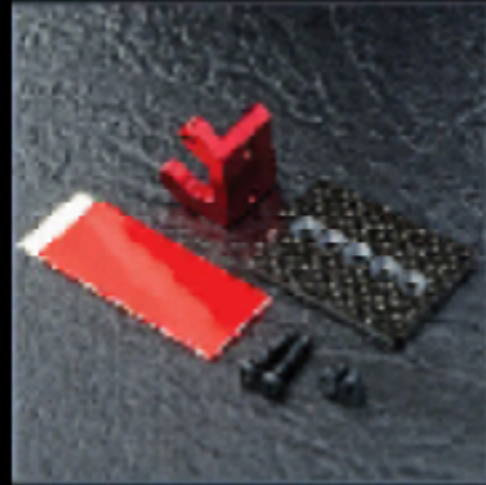

RMX 2.0 Alum. ESC rear mount set (red)
RMX 2.0 鋁合金 ESC 後座 (紅)

820141